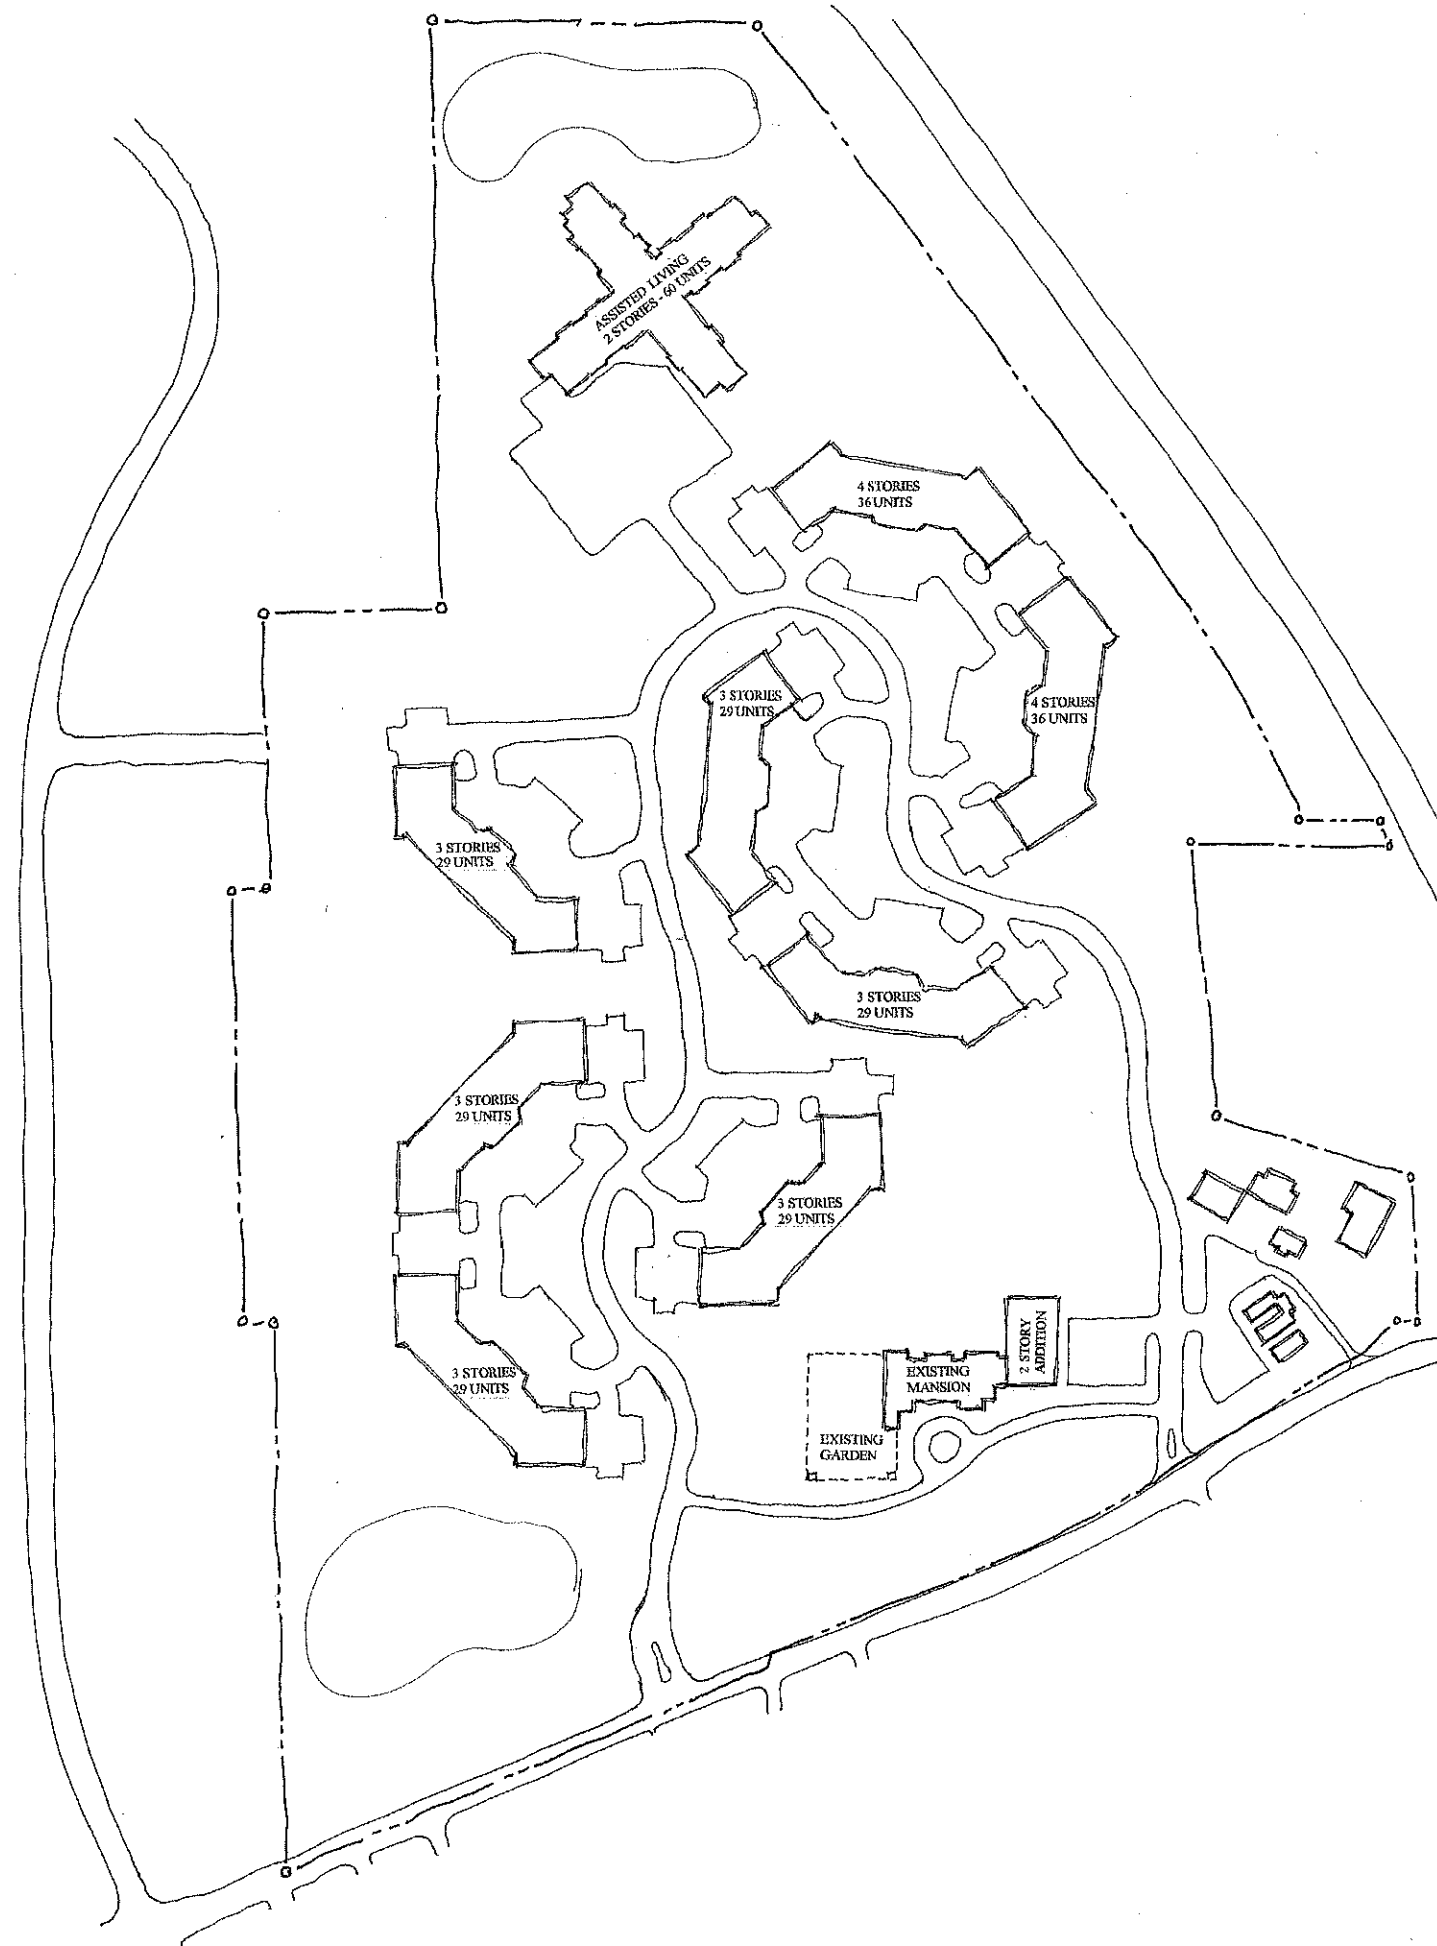

LAVEROCK

CONCEPTUAL SITE PLAN - CCRC

Kenneth Amey, AICP
professional planner

SCALE: 1" = 100'
JANUARY 5, 2010