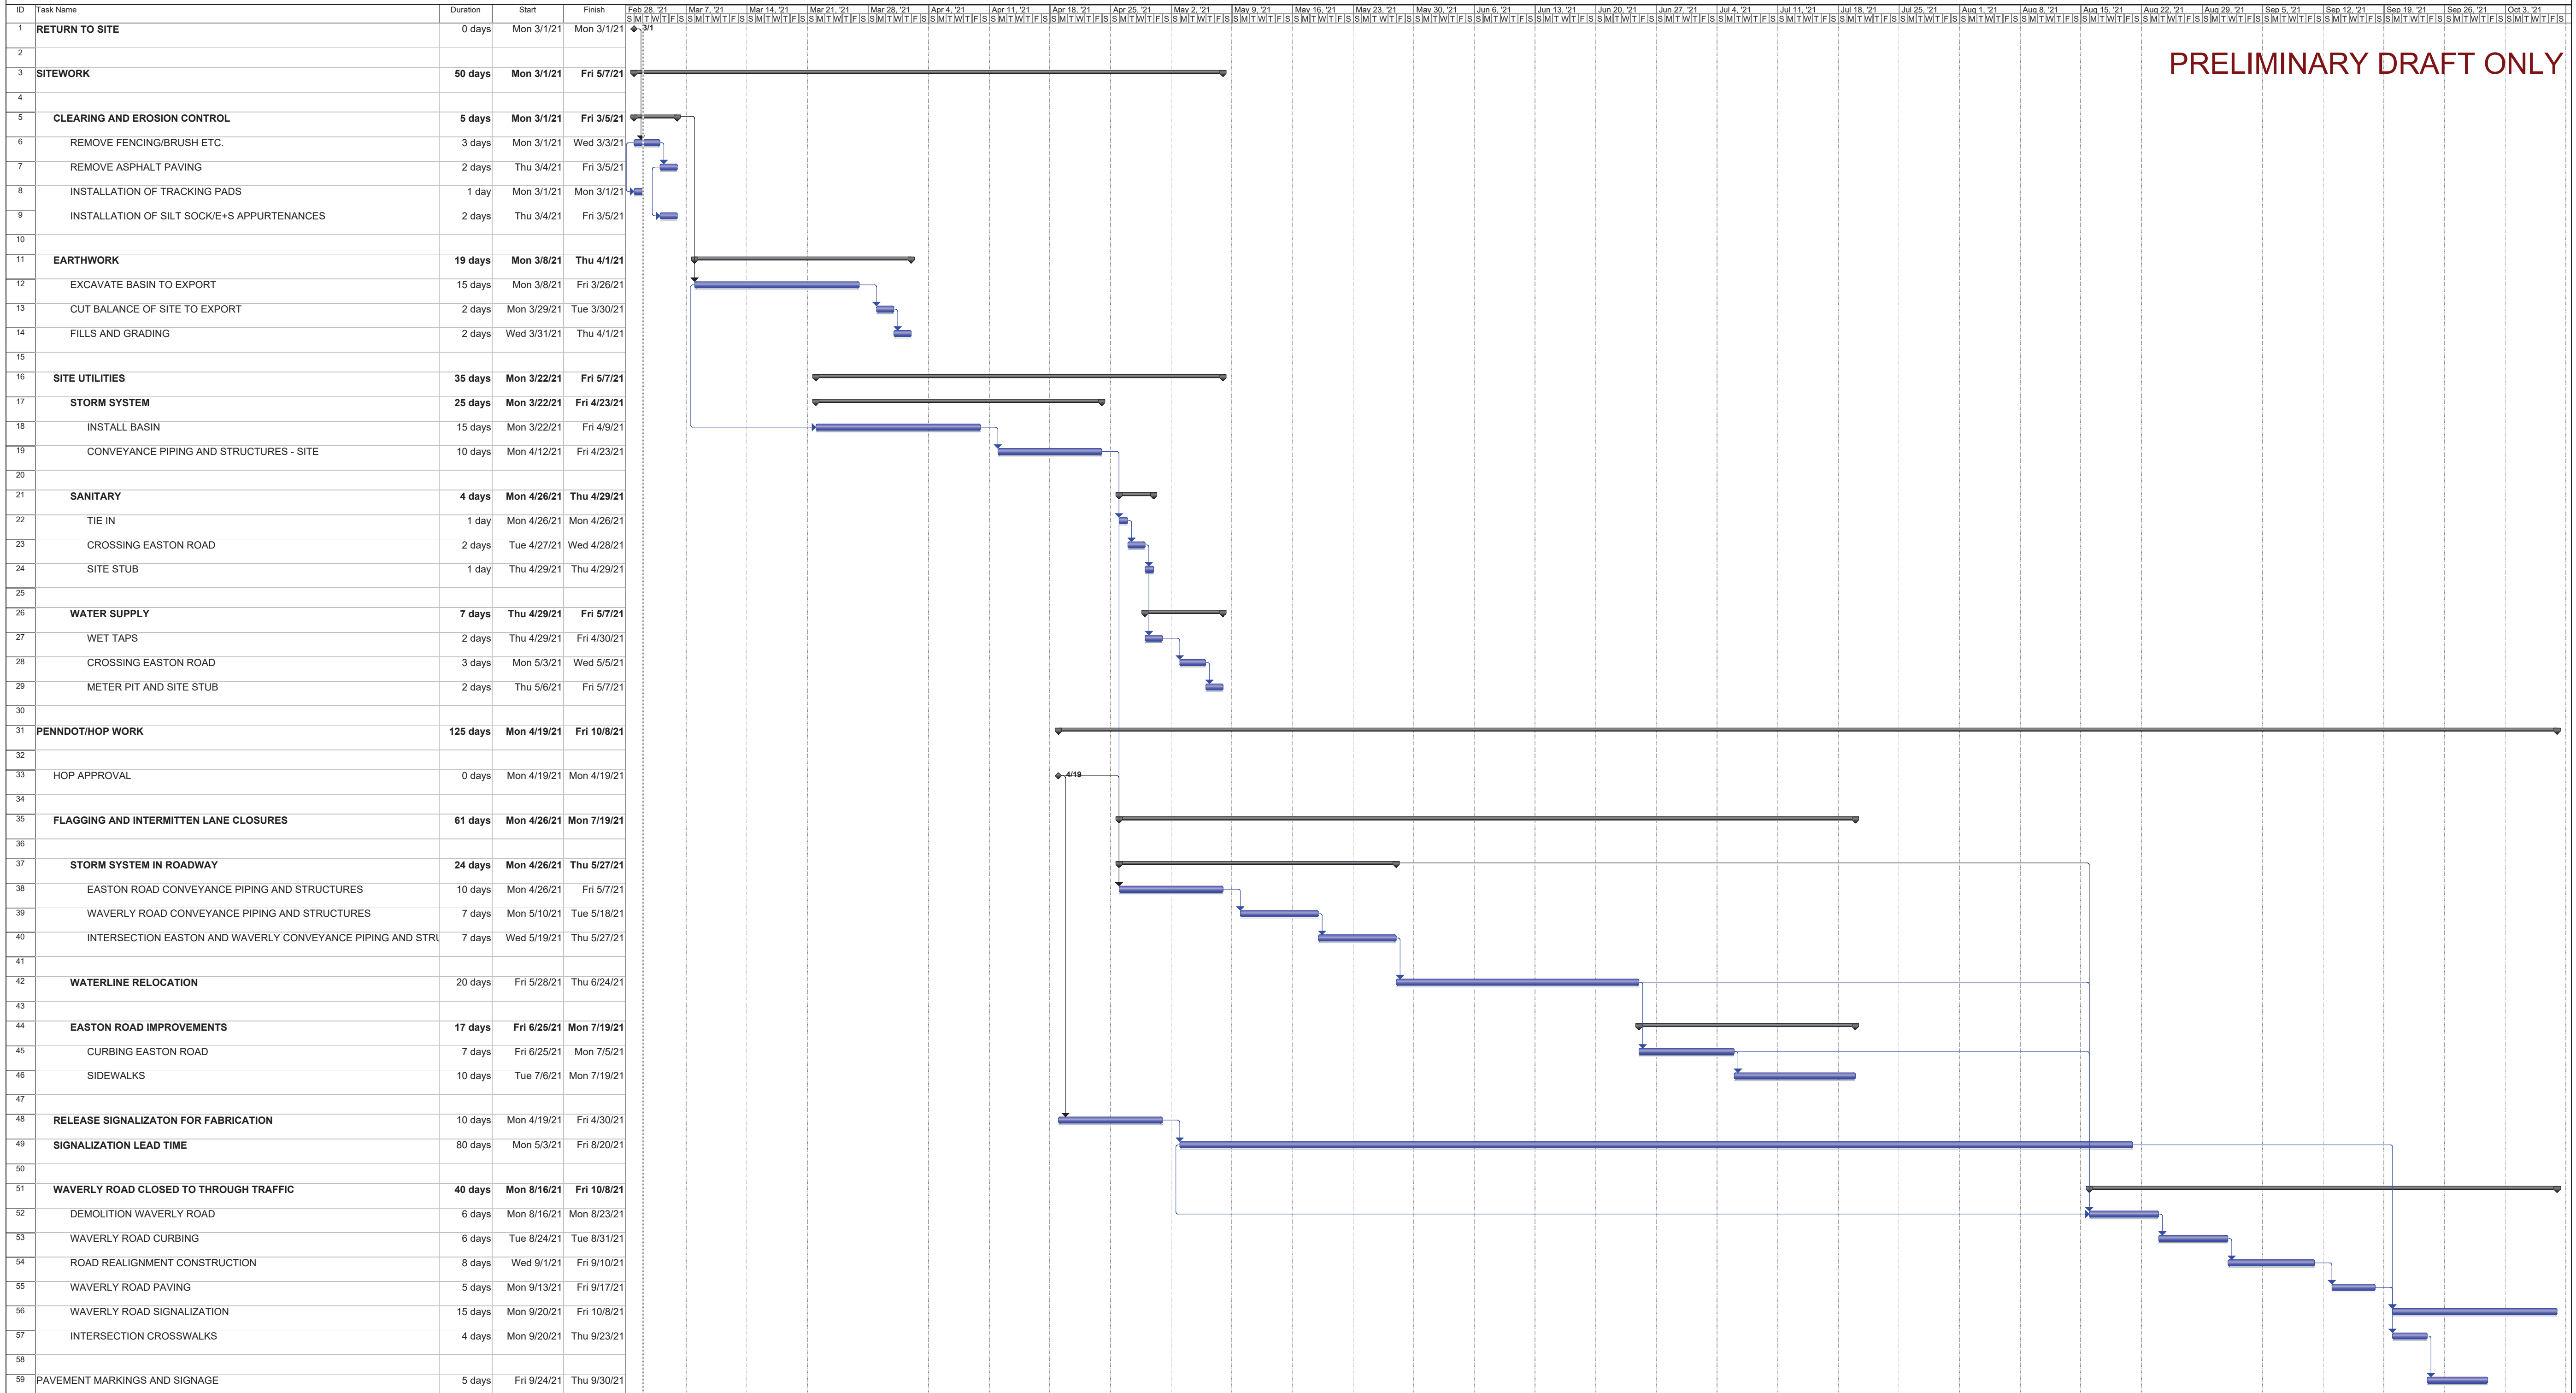

PROVCO PINEGOOD
 GLENSIDE LLC
 WAWA GLENSIDE

PRELIMINARY DRAFT ONLY

PRELIMINARY DRAFT SCHEDULE

Project: SCHEDULE UPDATE 03-02-2 | Task: Split: Progress: Milestone: Summary: Project Summary: External Tasks: External Milestone: Deadline: