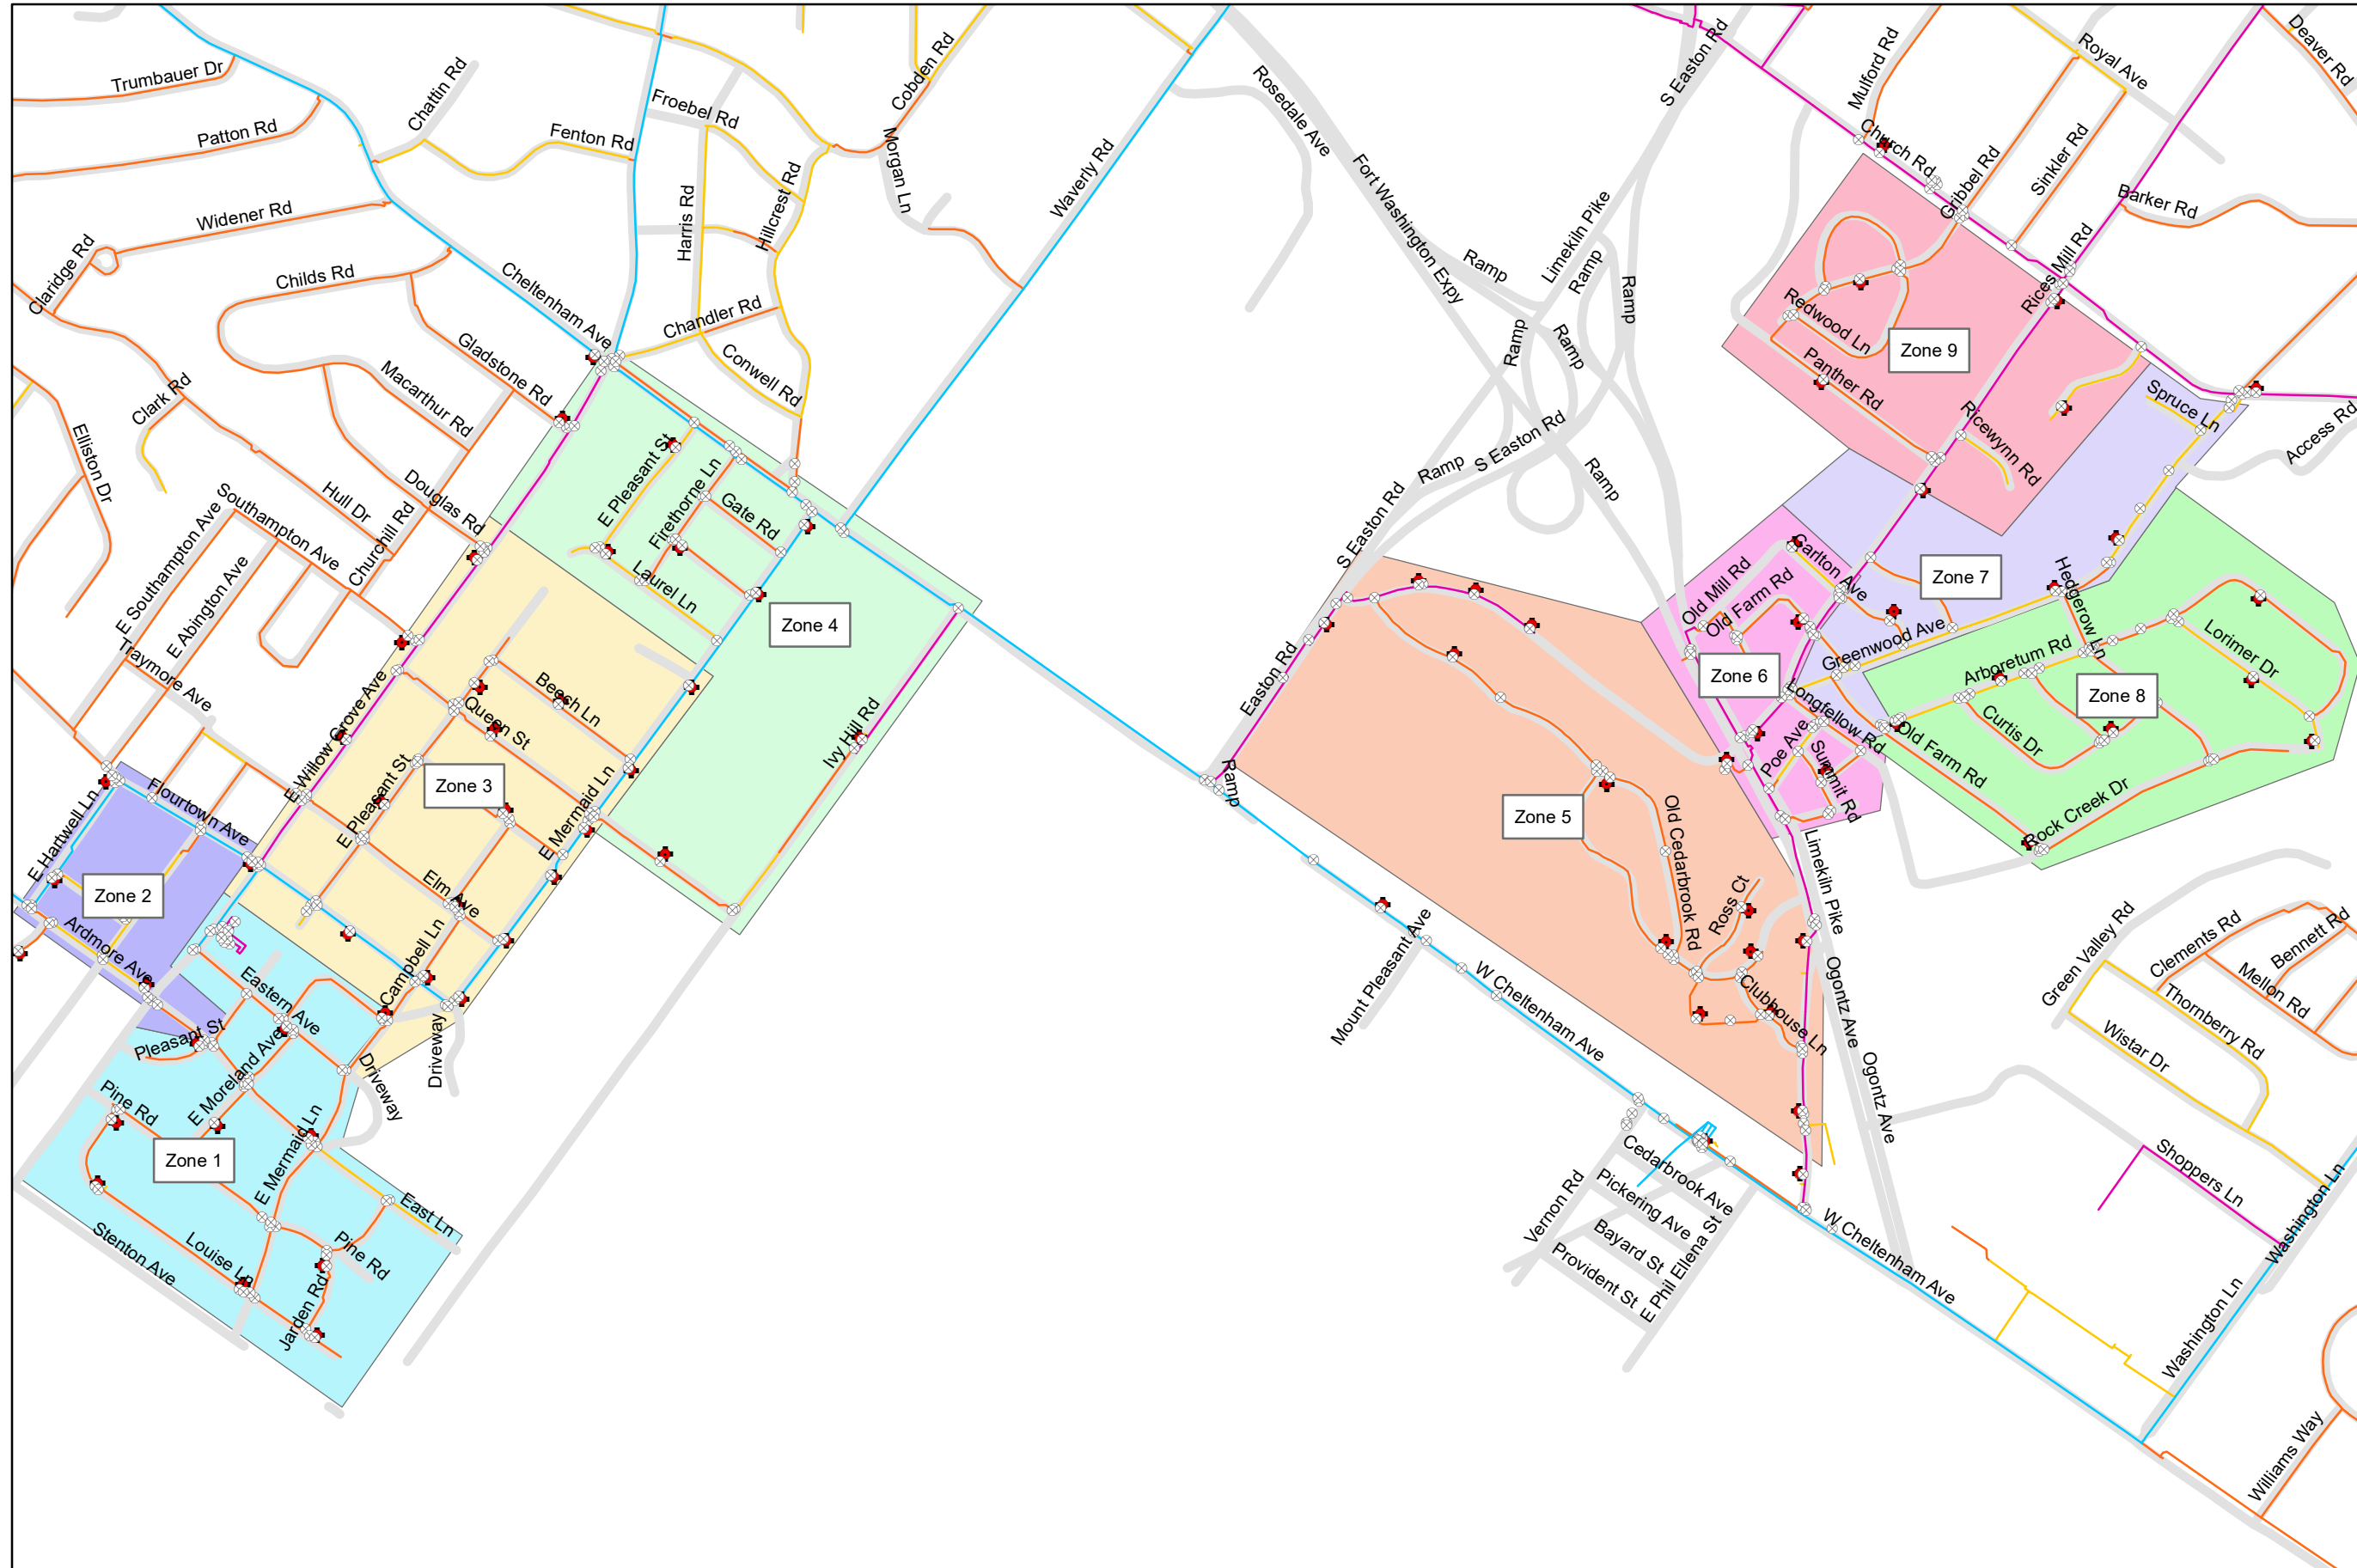

Wyndmoor/Wyncote Overview Map

Legend

- Hydrants
- Valves

Pipes

Diameter

- < 6 inch
- 8 inch
- 12 inch
- 16 inch
- > 16 inch